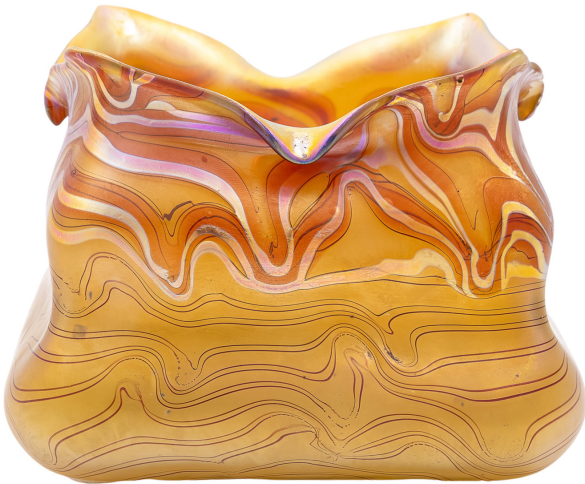

**LOETZ VASE PG 2/679 CA.  
1902**

**€13.000,00**

Vase, Johann Loetz Witwe, Phenomen Genre  
2/679, ca. 1902, signed

---

Vase

Johann Loetz Witwe

decor Phaenomen Genre 2/679

glass, mould-blown and freeform, reduced and iridescent